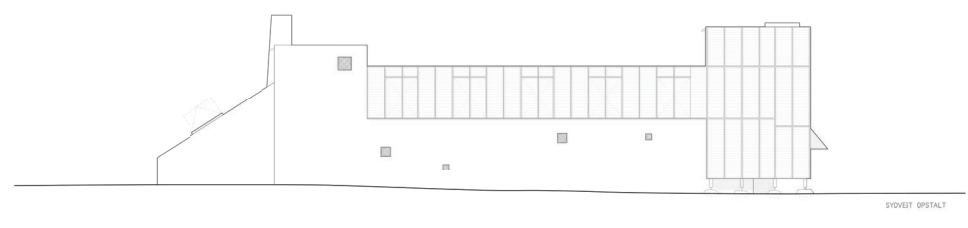

0100 WEST LAKE GARDENS
1/8" = 1' - 0"

0100 RYSDEN & NORDAL BRIST
1/8" = 1' - 0"

0100 ANDERSSON & WINTERST
1/8" = 1' - 0"

PLAN 01

0101 01

0102 01

0103 01

0100 ANDERSSON & WINTERST
1/8" = 1' - 0"