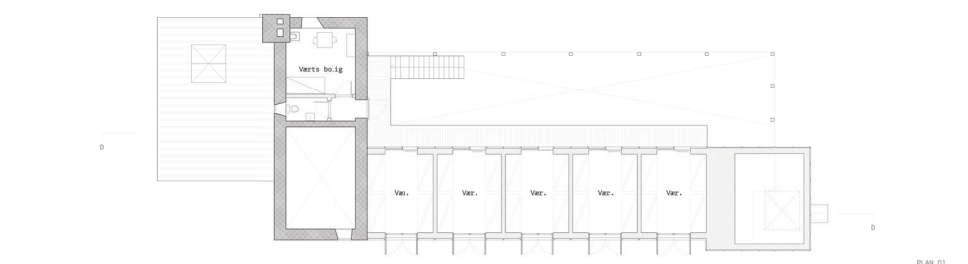

0100 WEST LAKE GARDENS
1/8" = 1' - 0"

0100 RYSDEN & NORDAL BRIST
1/8" = 1' - 0"

0100 ANDERSSON & WINTERST
1/8" = 1' - 0"

PLAN 01

0101 01

0102 01

0103 01

0100 ANDERSSON & WINTERST
1/8" = 1' - 0"