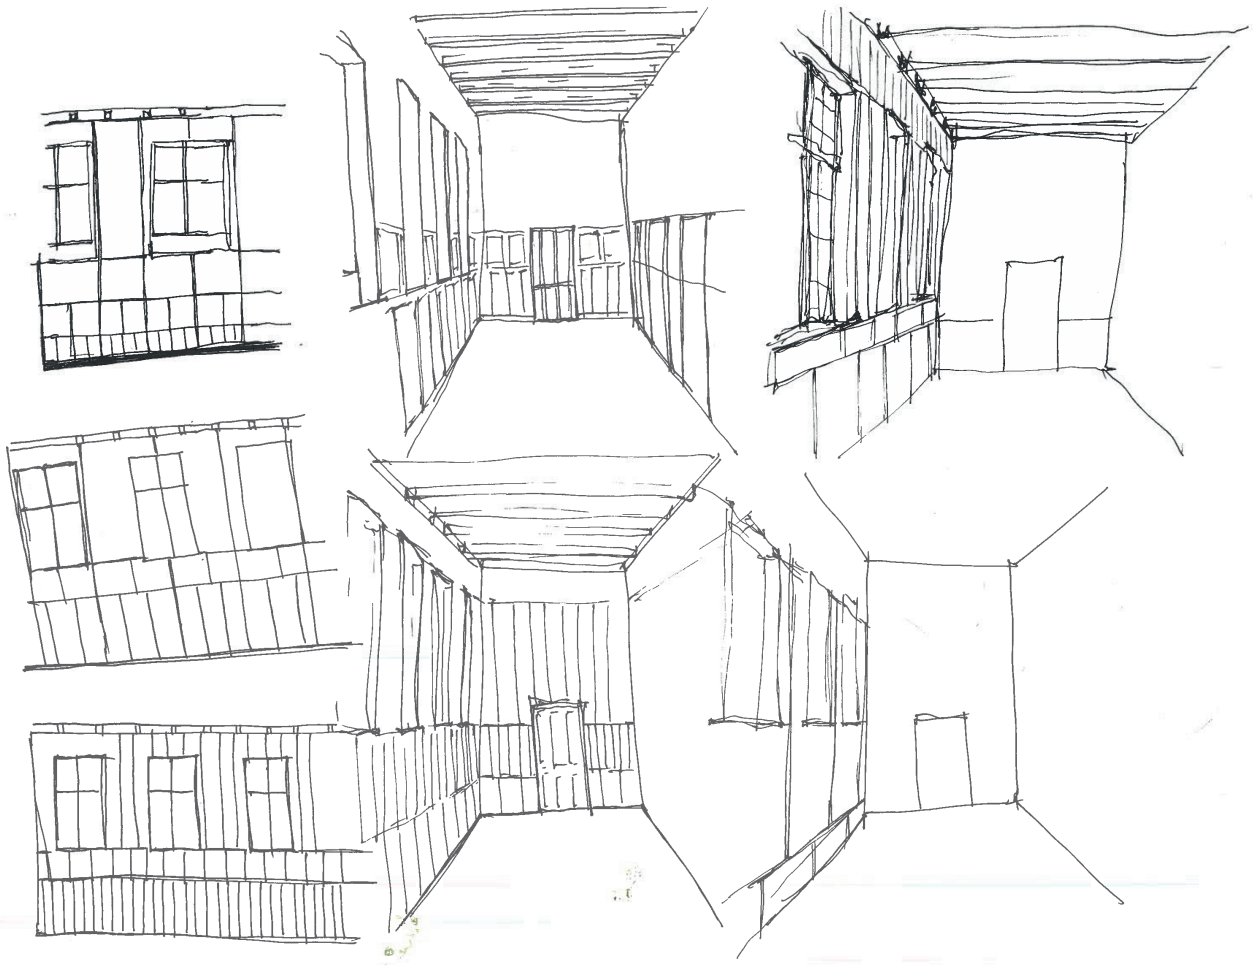

Skitse panel
Takt

Skitse panel
Takt